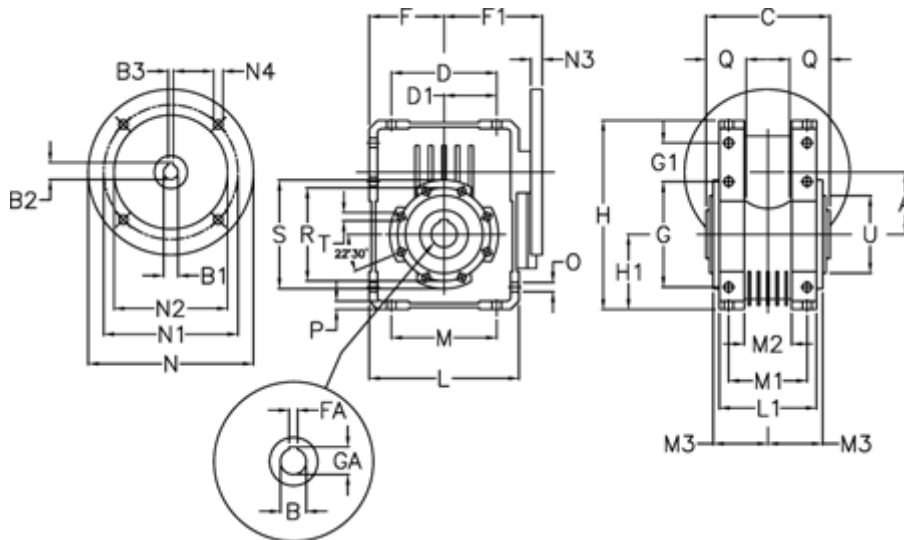

Article number: 392208600774036

Description: Worm Gear with Torque Limiter
W86 L2-U-7-P100 B5

Measures

A = 86.9	F = 100	L = 200	N2 = 180	T = M10x18
B = 35	F1 = 136	L1 = 125	N3 = 13	U = 110
B1 E7 = 28	FA = 10	M = 144	N4 = 12.5	
B2 = 31.3	G = 144	M1 = 101	O = 11.5	
B3 H9 = 8	G1 = 45.5	M2 = 57	P = 11	
C = 140	GA = 38.3	M3 = 64.5	Q = 45	
D = 144	H = 245.5	N = 250	R = 130	
D1 = 72	H1 = 100	N1 = 215	S = 150	